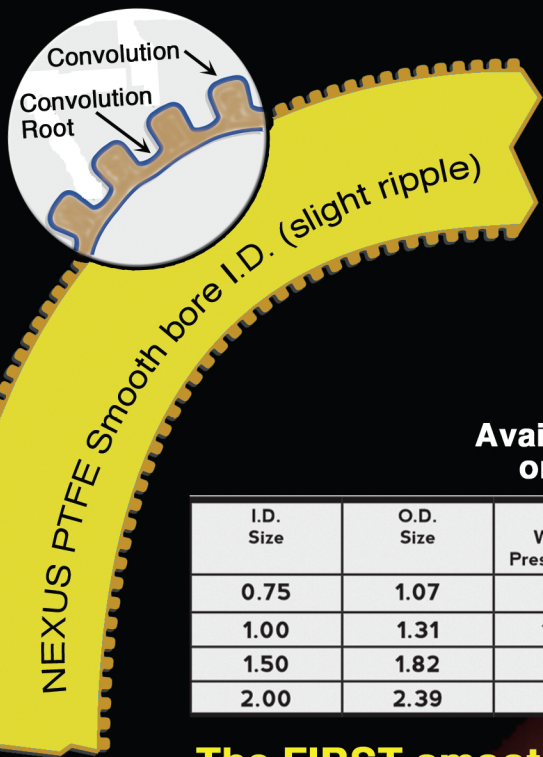

Nexus™

The ultimate PTFE hose

PureFlex combines the best features of smoothbore and convoluted hose into one incredible flexible product; NEXUS™.

- Smooth I.D. for outstanding cleanability.
- Convoluted O.D. for excellent flexibility.

Available with 316 Stainless or Polypropylene Braid

I.D. Size	O.D. Size	Max Working Pressure(PSI)	Min Burst Pressure (PSI)	Vacuum Rating (In-Hg)	Minimum Bend Radius(IN.)	Weight Per Foot (LBS)
0.75	1.07	1100	4400	29.9	2.0	0.32
1.00	1.31	1000	4000	29.9	2.75	0.47
1.50	1.82	750	3000	29.9	5.5	0.71
2.00	2.39	625	2500	29.9	10.0	1.00