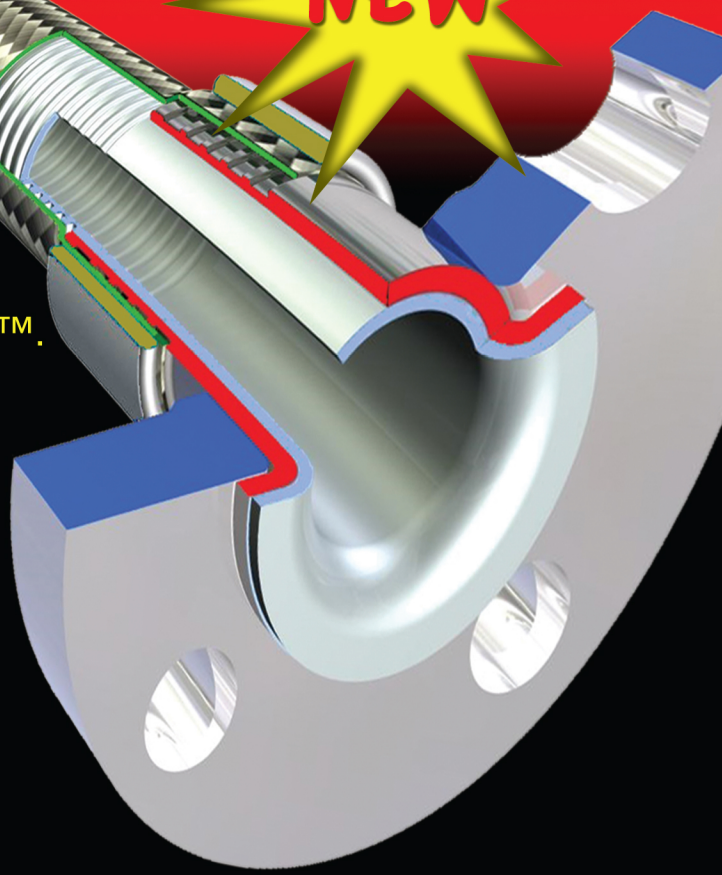

Nexus™

The ultimate PTFE hose

PureFlex combines the best features of smoothbore and convoluted hose into one incredible flexible product; NEXUS™.

- Smooth I.D. for outstanding cleanability.
- Convoluted O.D. for excellent flexibility.

Available with 316 Stainless or Polypropylene Braid

I.D. Size	O.D. Size	Max Working Pressure(PSI)	Min Burst Pressure (PSI)	Vacuum Rating (In-Hg)	Minimum Bend Radius(IN.)	Weight Per Foot (LBS)
0.75	1.07	1100	4400	29.9	2.0	0.32
1.00	1.31	1000	4000	29.9	2.75	0.47
1.50	1.82	750	3000	29.9	5.5	0.71
2.00	2.39	625	2500	29.9	10.0	1.00

The FIRST smoothbore / convoluted PTFE hose manufactured in the USA.

Proudly Made in the USA

PureFlex®
Inc.
an ANDRONACO INDUSTRIES company
www.pureflex.com